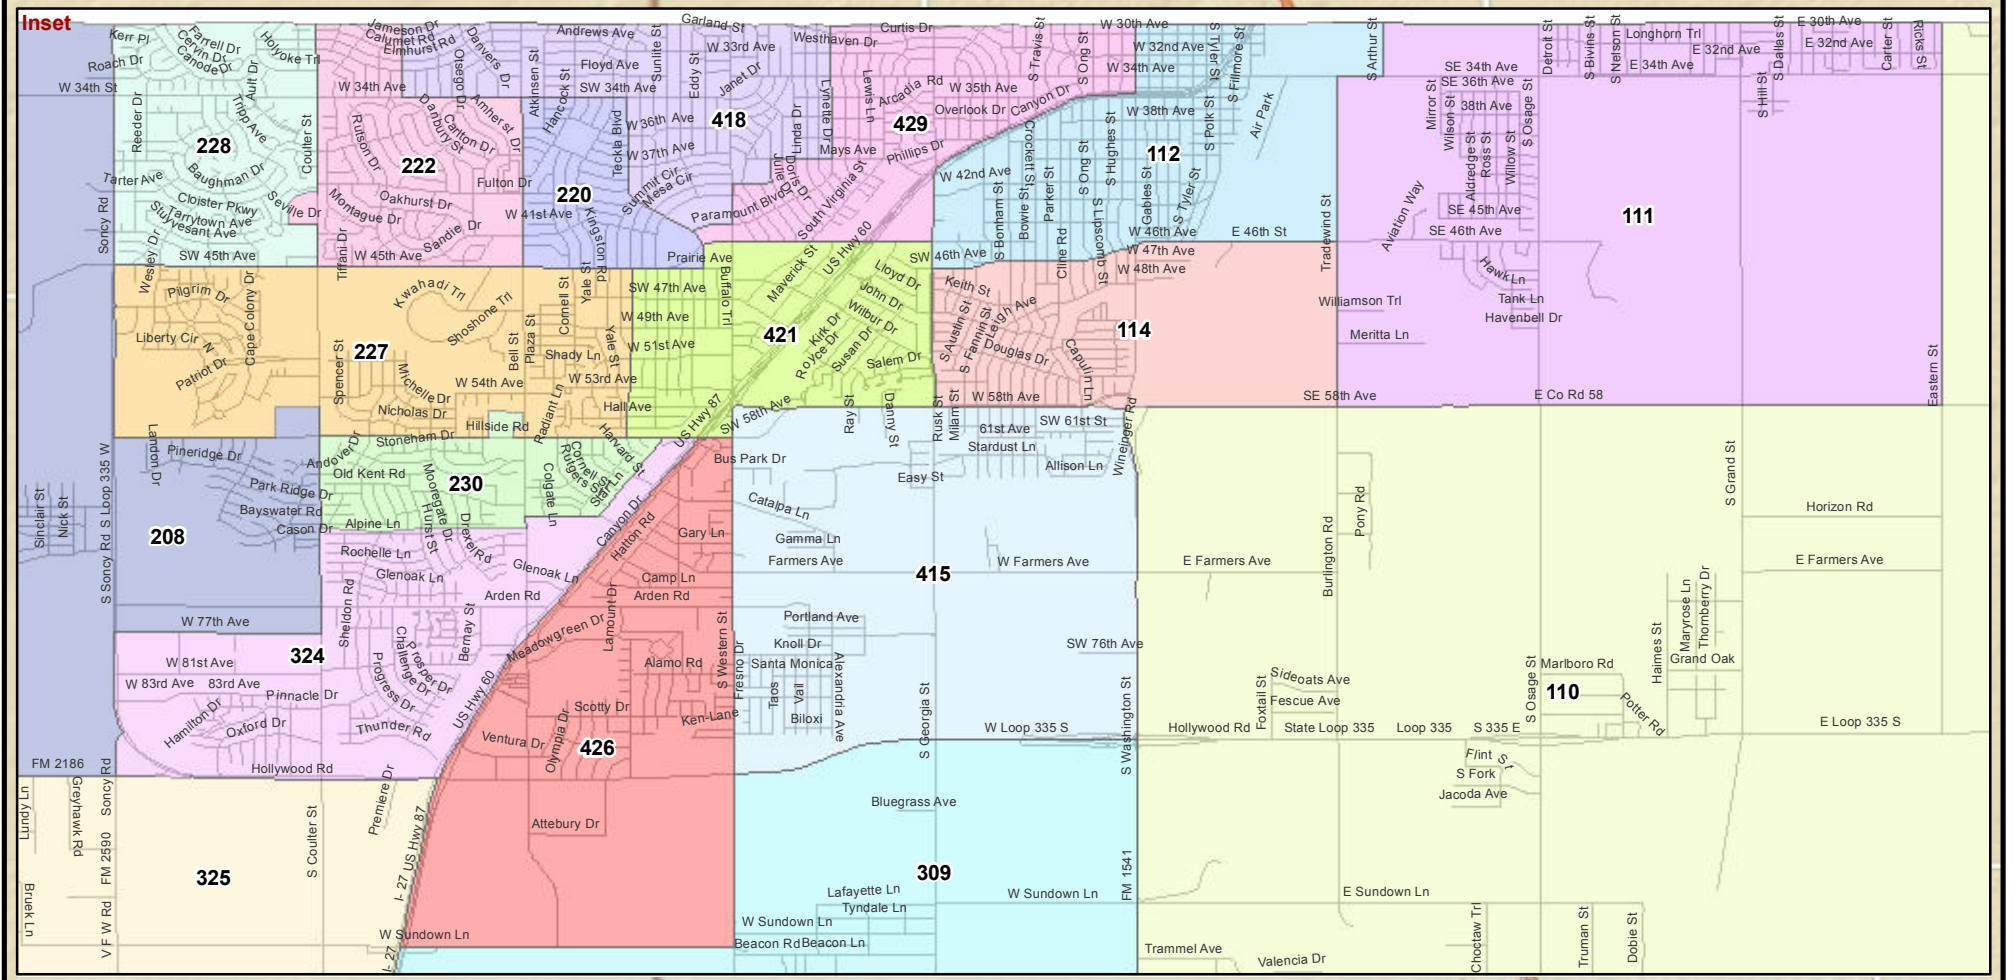

Background Image: ESRI World Street Map

RandallCo\_proposed\_EPs

# Randall County Proposed Election Precincts